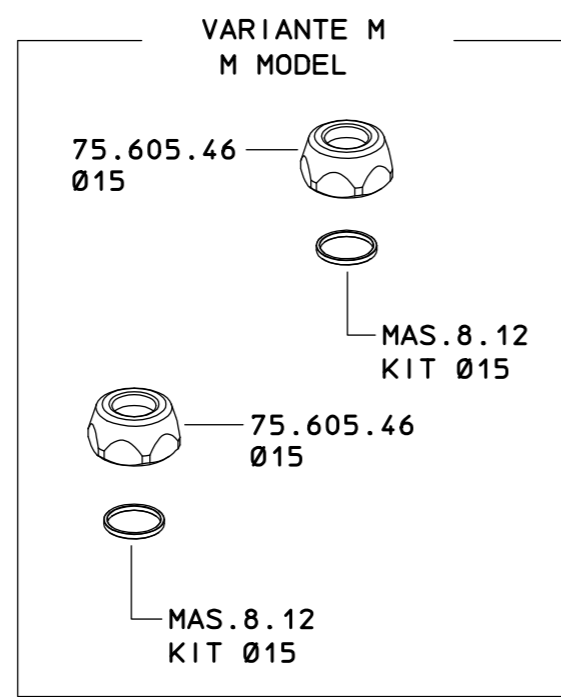

MAS.628.1
MAS.628.1 A
MAS.628.1 B
MAS.628.1 L
MAS.628.1 M
MAS.628.1 N

- SOLO PER KIT
FOR KIT ONLY
- 23.602.34 x 2
 - 68.602.10
 - 73.602.22 x 2
 - 260.602.14 x 2

COME SI ORDINA/HOW TO ORDER
 Kit ricambio
 Spare parts kit **75.302.28**