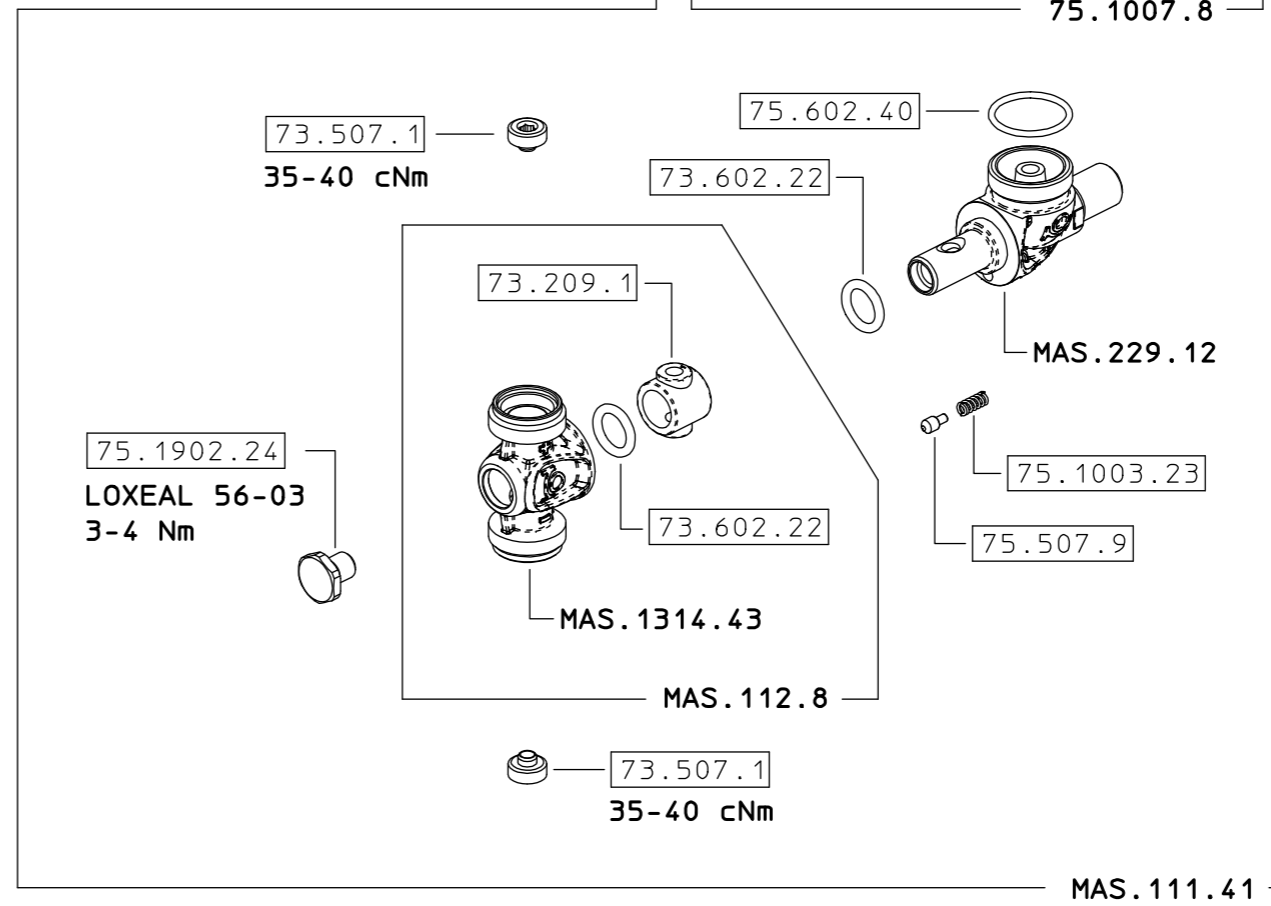

MAS.628.1
MAS.628.1 A
MAS.628.1 B
MAS.628.1 L
MAS.628.1 M
MAS.628.1 N

- SOLO PER KIT
FOR KIT ONLY
- 23.602.34 x 2
 - 68.602.10
 - 73.602.22 x 2
 - 260.602.14 x 2

COME SI ORDINA/HOW TO ORDER
 Kit ricambio
 Spare parts kit **75.302.28**