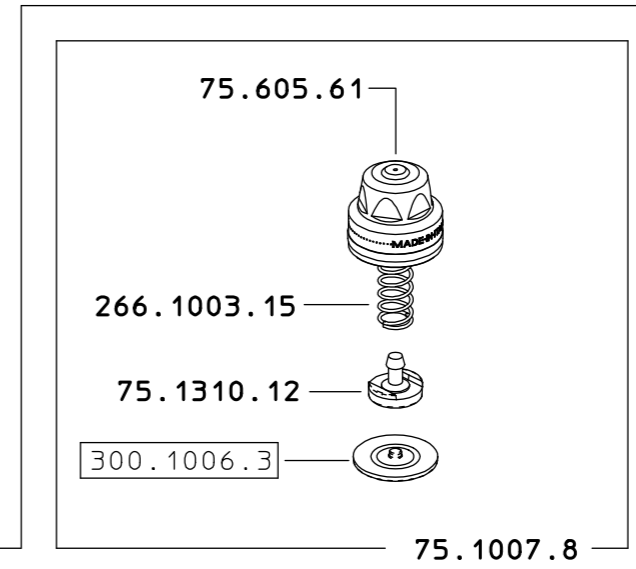

MAS.628.1
MAS.628.1 A
MAS.628.1 B
MAS.628.1 L
MAS.628.1 M
MAS.628.1 N

- SOLO PER KIT
FOR KIT ONLY
- 23.602.34 x 2
 - 68.602.10
 - 73.602.22 x 2
 - 260.602.14 x 2

COME SI ORDINA/HOW TO ORDER
 Kit ricambio
 Spare parts kit **75.302.28**