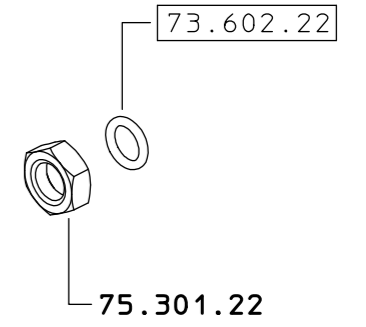

MAS.628.1
MAS.628.1 A
MAS.628.1 B
MAS.628.1 L
MAS.628.1 M
MAS.628.1 N

- SOLO PER KIT
FOR KIT ONLY
- 23.602.34 x 2
 - 68.602.10
 - 73.602.22 x 2
 - 260.602.14 x 2

COME SI ORDINA/HOW TO ORDER
 Kit ricambio
 Spare parts kit **75.302.28**