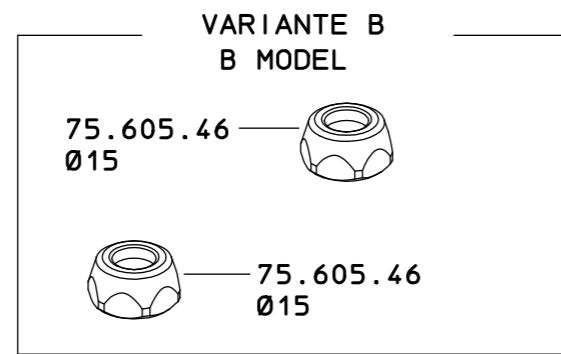

MAS.628.1
MAS.628.1 A
MAS.628.1 B
MAS.628.1 L
MAS.628.1 M
MAS.628.1 N

- SOLO PER KIT
FOR KIT ONLY
- 23.602.34 x 2
 - 68.602.10
 - 73.602.22 x 2
 - 260.602.14 x 2

COME SI ORDINA/HOW TO ORDER
 Kit ricambio
 Spare parts kit **75.302.28**