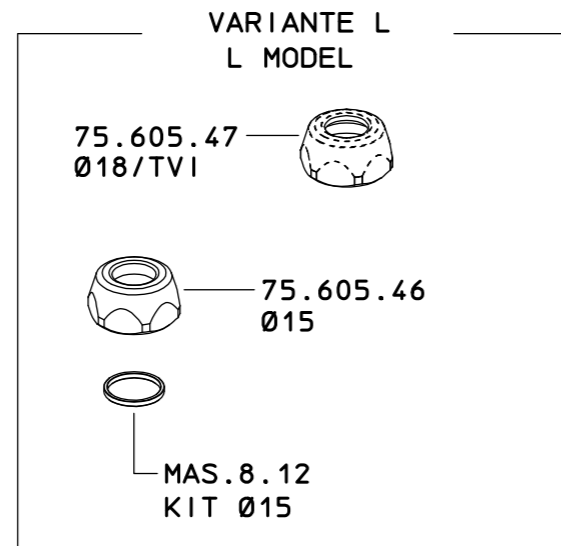

MAS.628.1
MAS.628.1 A
MAS.628.1 B
MAS.628.1 L
MAS.628.1 M
MAS.628.1 N

- SOLO PER KIT
FOR KIT ONLY
- 23.602.34 x 2
 - 68.602.10
 - 73.602.22 x 2
 - 260.602.14 x 2

COME SI ORDINA/HOW TO ORDER
 Kit ricambio
 Spare parts kit **75.302.28**