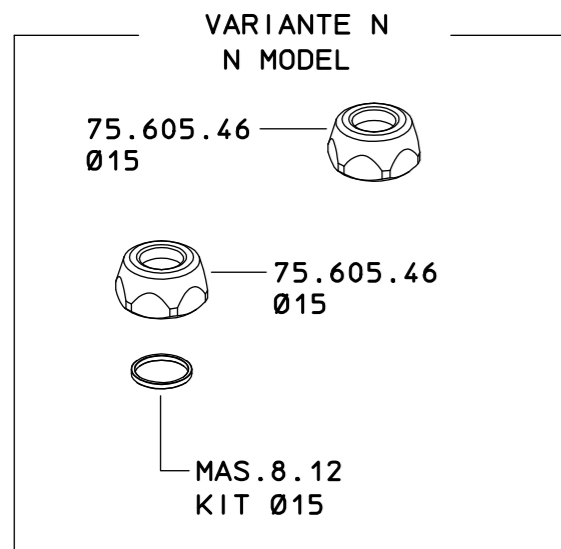

MAS.628.1
MAS.628.1 A
MAS.628.1 B
MAS.628.1 L
MAS.628.1 M
MAS.628.1 N

- SOLO PER KIT
FOR KIT ONLY
- 23.602.34 x 2
 - 68.602.10
 - 73.602.22 x 2
 - 260.602.14 x 2

COME SI ORDINA/HOW TO ORDER
 Kit ricambio
 Spare parts kit **75.302.28**