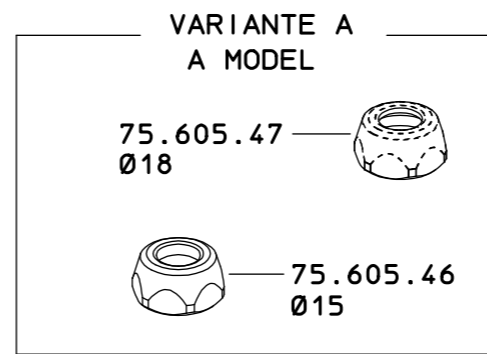

MAS.628.1
MAS.628.1 A
MAS.628.1 B
MAS.628.1 L
MAS.628.1 M
MAS.628.1 N

- SOLO PER KIT
FOR KIT ONLY
- 23.602.34 x 2
 - 68.602.10
 - 73.602.22 x 2
 - 260.602.14 x 2

COME SI ORDINA/HOW TO ORDER
 Kit ricambio
 Spare parts kit **75.302.28**