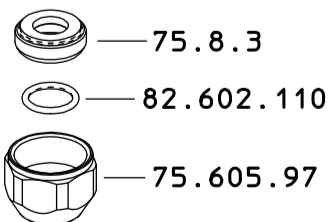

82.617.68
 82.617.68 10
 82.617.68 12
 82.617.68 18
 82.617.68 20
 82.617.68 D
 82.617.68 DA
 82.617.68 DB
 82.617.68 DC
 82.617.68 DD

VARIANTE STANDARD / VARIANTE D
 STANDARD MODEL / D MODEL

VARIANTI
 MODELS

VARIANTE STANDARD / STANDARD MODEL
 PER TUTTE LE VARIANTI / FOR ALL MODELS

VARIANTI D DA DB DC DD
 D DA DB DC DD MODELS

VARIANTI STANDARD 10 12 18 20
 STANDARD MODEL AND 10 12 18 20

COME SI ORDINA / HOW TO ORDER
 Kit ricambio
 Spare parts kit **90.302.59**