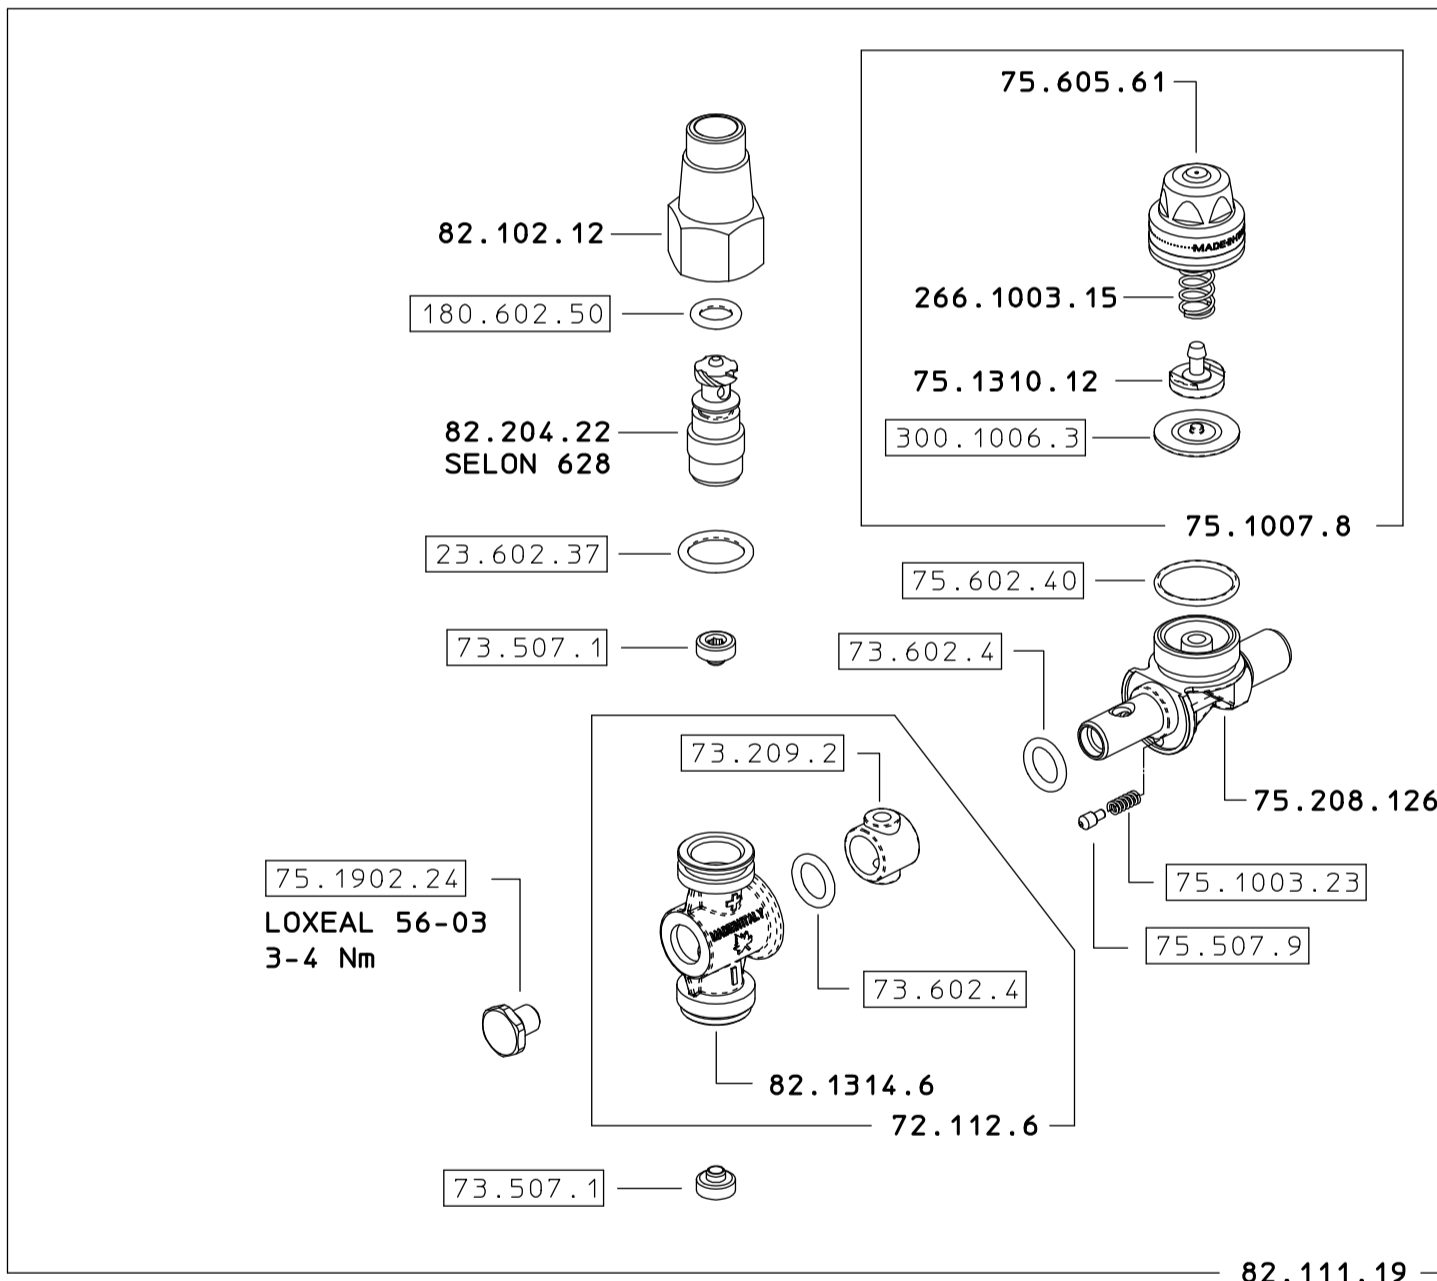

82.617.68
 82.617.68 10
 82.617.68 12
 82.617.68 18
 82.617.68 20
 82.617.68 D
 82.617.68 DA
 82.617.68 DB
 82.617.68 DC
 82.617.68 DD

VARIANTE STANDARD / VARIANTE D
 STANDARD MODEL / D MODEL

VARIANTI
 MODELS

VARIANTE STANDARD / STANDARD MODEL
 PER TUTTE LE VARIANTI / FOR ALL MODELS

VARIANTI D DA DB DC DD
 D DA DB DC DD MODELS

VARIANTI STANDARD 10 12 18 20
 STANDARD MODEL AND 10 12 18 20

COME SI ORDINA / HOW TO ORDER
 Kit ricambio
 Spare parts kit **90.302.59**