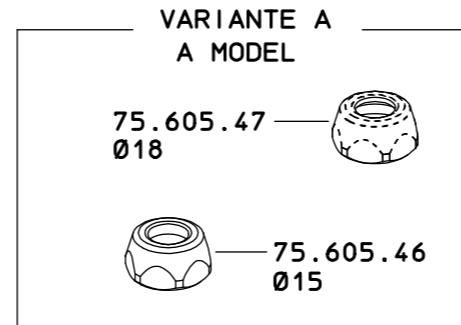

MAS.628.2
 MAS.628.2 A
 MAS.628.2 B
 MAS.628.2 L
 MAS.628.2 M
 MAS.628.2 N

- SOLO PER KIT
 FOR KIT ONLY
- 23.602.34 x 2
 - 68.602.10
 - 73.602.22 x 3
 - 260.602.14 x 2

COME SI ORDINA/HOW TO ORDER
 Kit ricambio
 Spare parts kit **75.302.28**