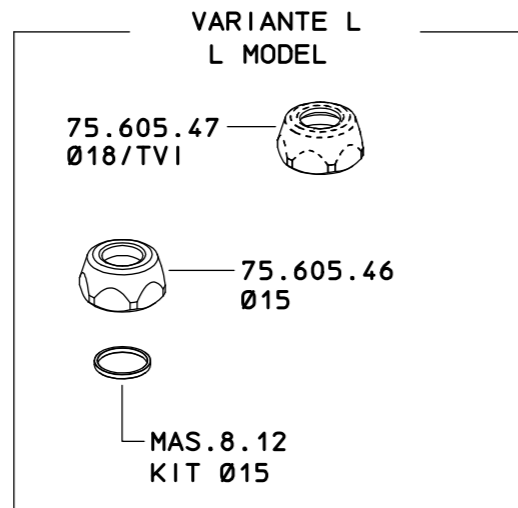

MAS.628.2
 MAS.628.2 A
 MAS.628.2 B
 MAS.628.2 L
 MAS.628.2 M
 MAS.628.2 N

- SOLO PER KIT
 FOR KIT ONLY
- 23.602.34 x 2
 - 68.602.10
 - 73.602.22 x 3
 - 260.602.14 x 2

COME SI ORDINA/HOW TO ORDER
 Kit ricambio
 Spare parts kit **75.302.28**