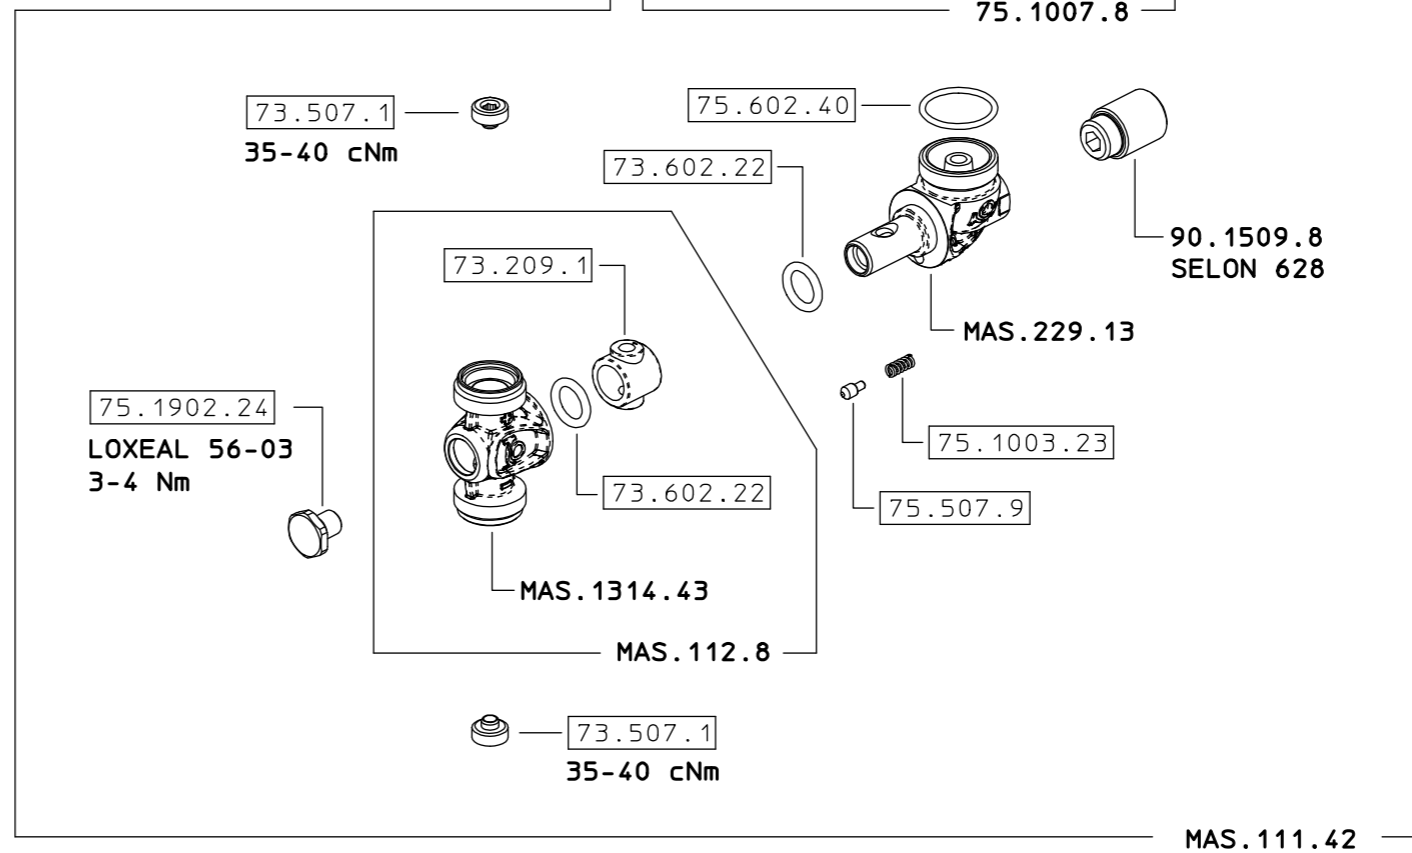

MAS.628.2
 MAS.628.2 A
 MAS.628.2 B
 MAS.628.2 L
 MAS.628.2 M
 MAS.628.2 N

- SOLO PER KIT
 FOR KIT ONLY
- 23.602.34 x 2
 - 68.602.10
 - 73.602.22 x 3
 - 260.602.14 x 2

COME SI ORDINA/HOW TO ORDER
 Kit ricambio
 Spare parts kit **75.302.28**