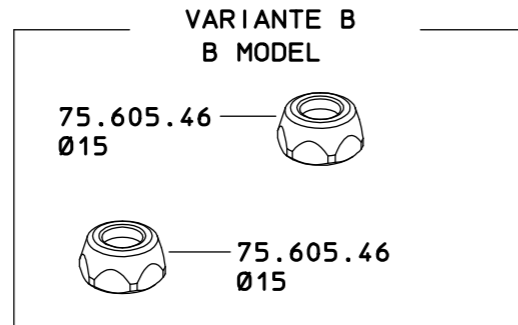

MAS.628.2
 MAS.628.2 A
 MAS.628.2 B
 MAS.628.2 L
 MAS.628.2 M
 MAS.628.2 N

- SOLO PER KIT
 FOR KIT ONLY
- 23.602.34 x 2
 - 68.602.10
 - 73.602.22 x 3
 - 260.602.14 x 2

COME SI ORDINA/HOW TO ORDER
 Kit ricambio
 Spare parts kit **75.302.28**