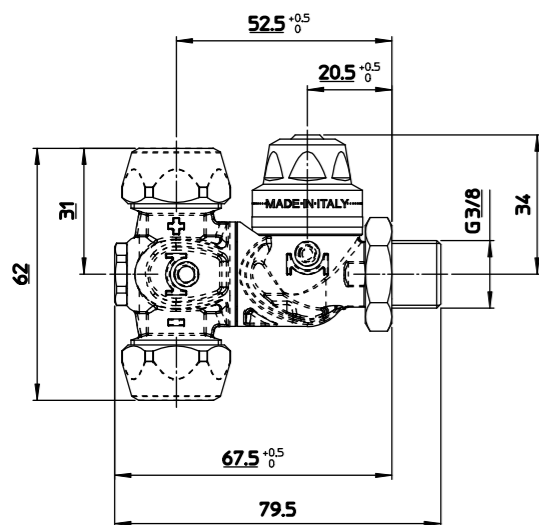

MAS.628.2
 MAS.628.2 A
 MAS.628.2 B
 MAS.628.2 L
 MAS.628.2 M
 MAS.628.2 N

- SOLO PER KIT
 FOR KIT ONLY
- 23.602.34 x 2
 - 68.602.10
 - 73.602.22 x 3
 - 260.602.14 x 2

COME SI ORDINA/HOW TO ORDER
 Kit ricambio
 Spare parts kit **75.302.28**