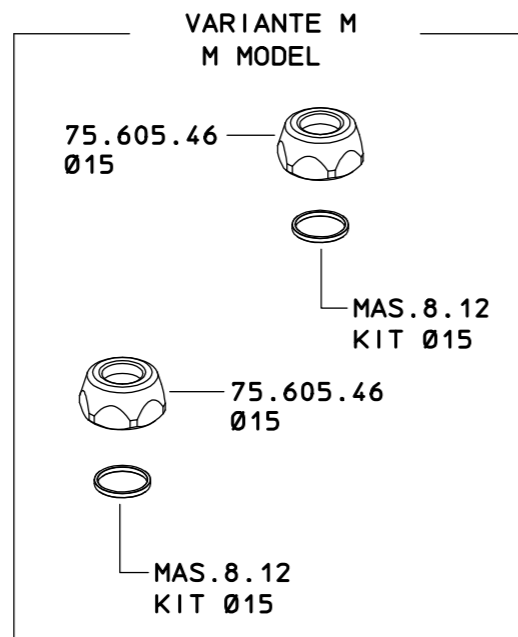

MAS.628.2
 MAS.628.2 A
 MAS.628.2 B
 MAS.628.2 L
 MAS.628.2 M
 MAS.628.2 N

- SOLO PER KIT
 FOR KIT ONLY
- 23.602.34 x 2
 - 68.602.10
 - 73.602.22 x 3
 - 260.602.14 x 2

COME SI ORDINA/HOW TO ORDER
 Kit ricambio
 Spare parts kit **75.302.28**