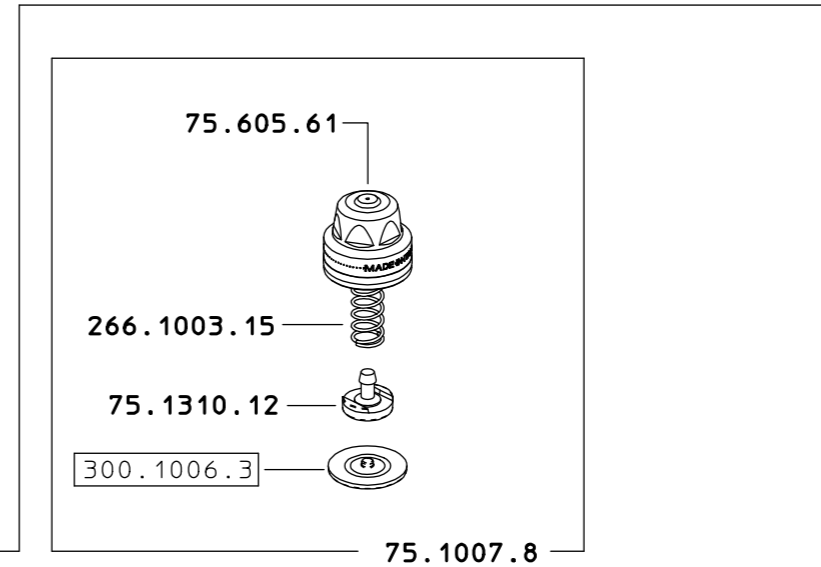

MAS.628.2
 MAS.628.2 A
 MAS.628.2 B
 MAS.628.2 L
 MAS.628.2 M
 MAS.628.2 N

- SOLO PER KIT
 FOR KIT ONLY
- 23.602.34 x 2
 - 68.602.10
 - 73.602.22 x 3
 - 260.602.14 x 2

COME SI ORDINA/HOW TO ORDER
 Kit ricambio
 Spare parts kit **75.302.28**