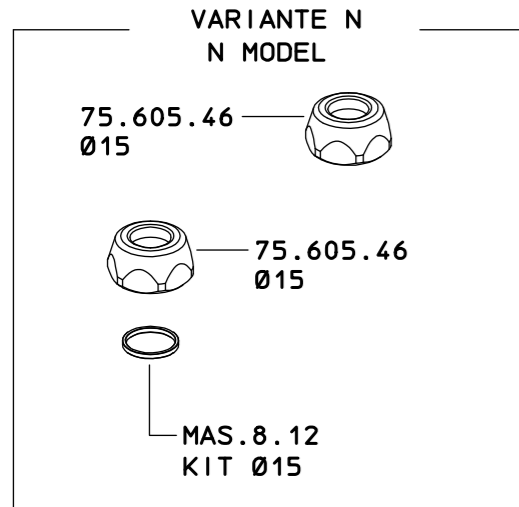

MAS.628.2
 MAS.628.2 A
 MAS.628.2 B
 MAS.628.2 L
 MAS.628.2 M
 MAS.628.2 N

- SOLO PER KIT
 FOR KIT ONLY
- 23.602.34 x 2
 - 68.602.10
 - 73.602.22 x 3
 - 260.602.14 x 2

COME SI ORDINA/HOW TO ORDER
 Kit ricambio
 Spare parts kit **75.302.28**