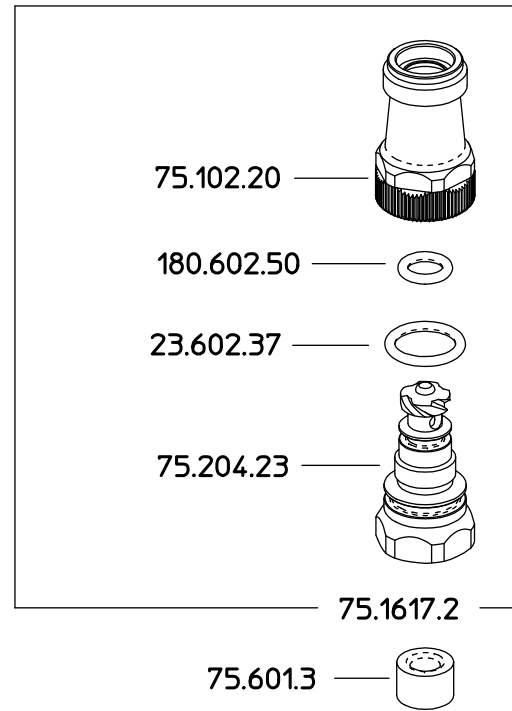

62.627.9  
 62.627.9 A  
 62.627.9 E

SOLO PER KIT  
FOR KIT ONLY

23.602.34	X2
68.602.10	
73.602.22	X3
260.602.14	X2

COME SI ORDINA/HOW TO ORDER  
 Kit ricambio  
 Spare parts kit **75.302.28**