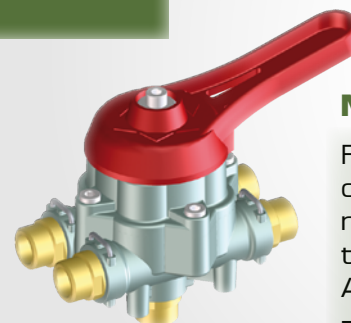

NEHRO SPRAY GUN

Supplied with a box conceived for dealers. Includes the spare parts kit, the hexagonal wrench and the user's manual.

M286 - M287

Nozzles for crop protection booms, 3 and 4 spray tips versions. New compact body with check valve parallel to the boom. Models without check valve fit pneumatic shut-off systems.

PRESS MATE D and M KIT

Pressure gauge assembling kit for pressure reading inside tractor cabin. The "D" model features a digital display.

WASH&MIX

Automatic safe valves with no return shut off system. Product range expanded with 2 new models.

M174

Five ways flow control valve. It allows to control several different functions of the machine (e.g. mixer, agitator, spray guns, tank cleaners, etc.). Available in 2 versions:

- 4 outlets selected individually
- 4 outlets selected both individually and in pairs