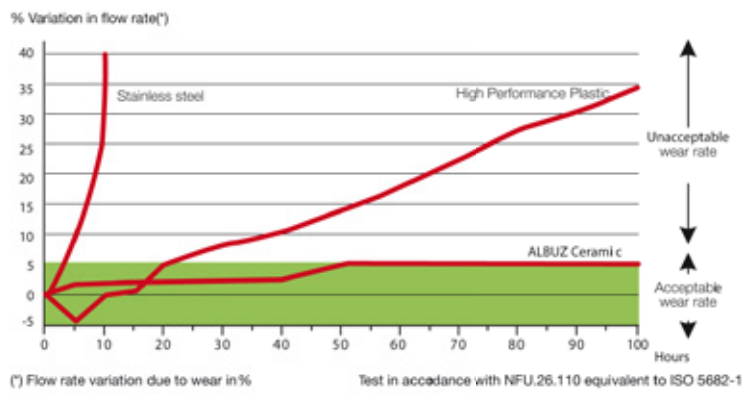

COMPARATIVE WEAR TEST

PRECISION
Exceeds the ISO standard.
All nozzles individually tested.

WEAR RESISTANCE
Far outlasts plastic or stainless steel

LONGEVITY

For information or offer please contact our Export Dept.:

claudiacalzoni@braglia.it
sales department

giorgiozecchini@braglia.it
area manager

FAN TIP CALIBRATION & APPLICATION TABLE

COLOUR	ISO Code	Mesh	(bar)	l/mn	LITRES / HECTARE				
					8 km/h	9 km/h	10 km/h	12 km/h	14 km/h
ORANGE	AVI 11001	80	3	0,40	60	53	48	40	34
			4	0,46	69	61	55	46	39
			5	0,52	78	69	62	52	45
GREEN	AVI 110015	80	3	0,60	90	80	72	60	51
			4	0,69	104	92	83	69	59
			5	0,77	116	103	92	77	66
YELLOW	AVI 11002	80	3	0,80	120	107	96	80	69
			4	0,91	137	121	109	91	78
			5	1,03	155	137	124	103	88
LILAC	AVI 110025	50	3	1,00	150	133	120	100	86
			4	1,15	173	153	138	115	99
			5	1,29	194	172	155	129	111
BLUE	AVI 11003	50	3	1,20	180	160	144	120	103
			4	1,39	209	185	167	139	119
			5	1,55	233	207	186	155	133
RED	AVI 11004	50	3	1,60	240	213	192	160	137
			4	1,85	278	247	222	185	159
			5	2,07	311	276	248	207	177
BROWN	AVI 11005	50	3	2,00	300	267	240	200	171
			4	2,31	347	308	277	231	198
			5	2,58	387	344	310	258	221
GREY	AVI 11006	50	3	2,40	360	320	288	240	206
			4	2,77	416	369	332	277	237
			5	3,10	465	413	372	310	266
WHITE	AVI 11008	50	3	3,20	480	427	384	320	274
			4	3,70	555	493	444	370	317
			5	4,13	620	551	496	413	354
BLACK	AVI 11010	50	3	4,00	600	533	480	400	343
			4	4,62	693	616	554	462	396
			5	5,16	774	688	619	516	442
			6	5,66	849	755	679	566	485

The ADI nozzle is not available in sizes larger than 04.
The AXI nozzle is not available in sizes larger than 06.
The AVI nozzle is available in sizes 01 to 10.

DROPLET SIZE

Bar	AXI 110°					
	GREEN 110015	YELLOW 11002	BLUE 11003	RED 11004	BROWN 11005	GREY 11006
1	F	F	M	M	M	M
2	F	F	M	M	M	M
3	F	F	M	M	M	M
4	F	F	F	M	M	M

Bar	ADI 110°				
	ORANGE 11001	GREEN 110015	YELLOW 11002	BLUE 11003	RED 11004
2	M	M	M	C	VC
3	M	M	M	M	C
4	F	M	M	M	C

Bar	CVI					
	GREEN 110015	YELLOW 11002	BLUE 11003	RED 11004	BROWN 11005	GREY 11006
1,5	C	C	C	C	C	VC
2	C	C	C	C	C	C
3	C	C	C	C	C	C

Bar	AVI 110°									
	ORANGE 11001	VERDE 110015	YELLOW 11002	LILAC 110025	BLUE 11003	RED 11004	BROWN 11005	GREY 11006	WHITE 11008	BLACK 110010
2	VC	VC	VC	VC	XC	XC	XC	XC	XC	XC
4	C	C	C	C	C	VC	XC	XC	XC	XC
5	C	C	C	C	C	VC	VC	XC	XC	XC
7	C	C	C	C	C	VC	VC	VC	XC	XC

Bar	AVI TWIN 110°							
	ORANGE 11001	GREEN 110015	YELLOW 11002	LILAC 110025	BLUE 11003	RED 11004	BROWN 11005	
2	XC	XC	XC	XC	XC	XC	XC	XC
3	XC	XC	XC	XC	XC	XC	XC	XC
5	C	C	C	VC	VC	VC	VC	VC
7	M	M	M	C	C	C	C	C

VF Very Fine   F Fine   M Medium
C Coarse   VC Very Coarse   XC Extremely Coarse