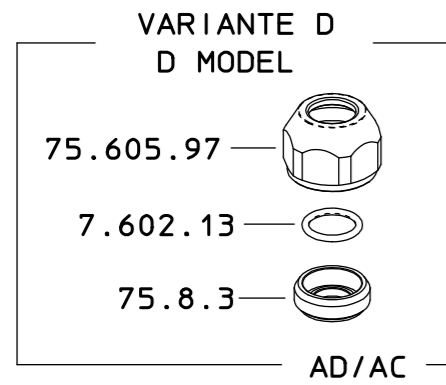

66.627.13
 66.627.13 15
 66.627.13 D
 66.627.13 M

- SOLO PER KIT
FOR KIT ONLY
-  23.602.34 x 2
 -  68.602.10
 -  73.507.1
 -  73.602.22 x 2
 -  260.602.14 x 2

COME SI ORDINA/HOW TO ORDER
 Kit ricambio
 Spare parts kit **75.302.28**