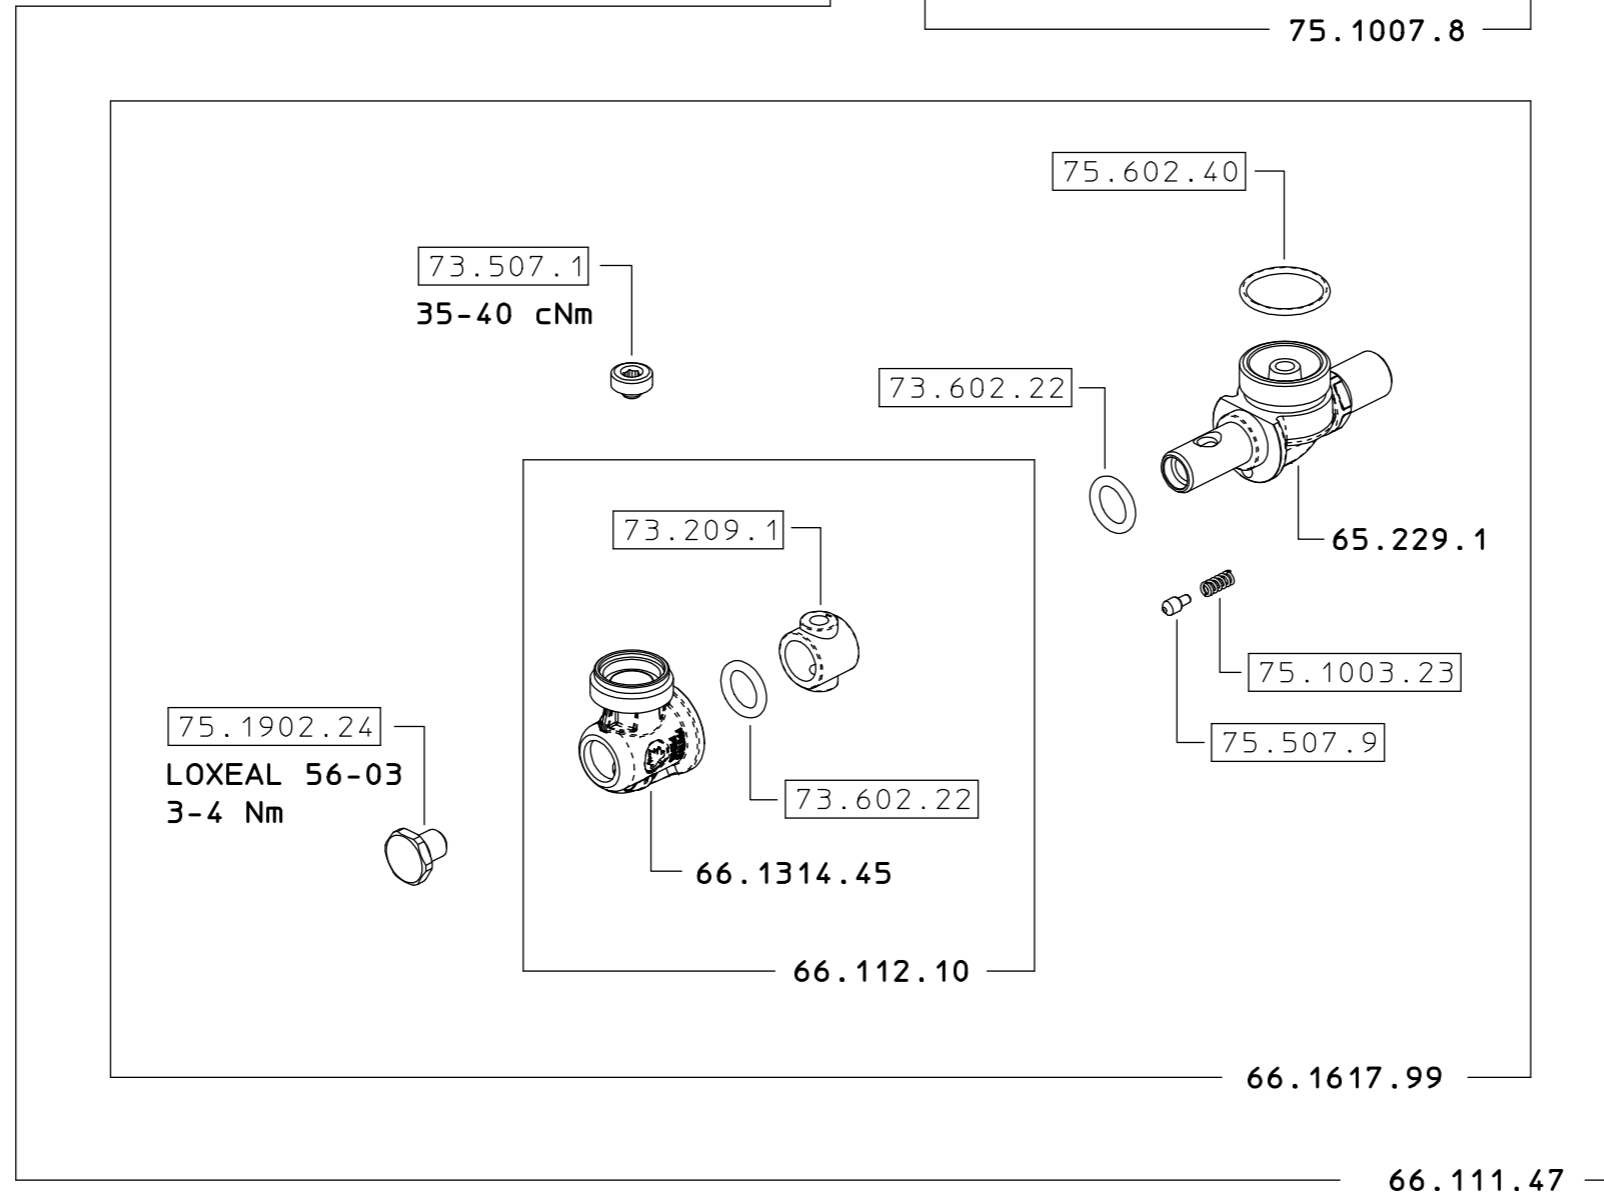

66.627.13
 66.627.13 15
 66.627.13 D
 66.627.13 M

- SOLO PER KIT
FOR KIT ONLY
-  23.602.34 x 2
 -  68.602.10
 -  73.507.1
 -  73.602.22 x 2
 -  260.602.14 x 2

COME SI ORDINA/HOW TO ORDER
 Kit ricambio
 Spare parts kit **75.302.28**