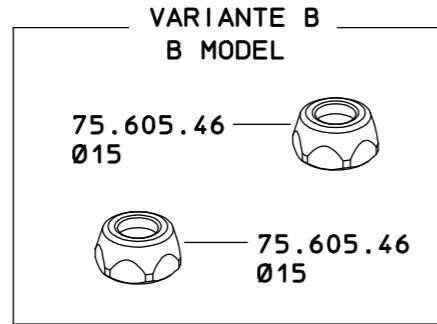

MAS.628.4
MAS.628.4 A
MAS.628.4 B
MAS.628.4 L
MAS.628.4 N

SOLO PER KIT
FOR KIT ONLY

| | |
|------------|-----|
| 23.602.34 | x 2 |
| 68.602.10 | |
| 73.602.22 | x 3 |
| 260.602.14 | x 2 |

COME SI ORDINA/HOW TO ORDER
 Kit ricambio
 Spare parts kit **75.302.28**