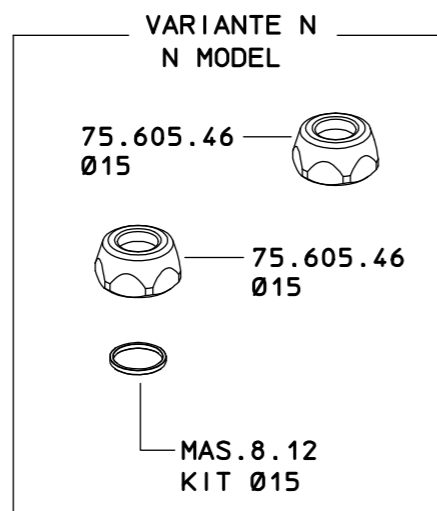

MAS.628.4
MAS.628.4 A
MAS.628.4 B
MAS.628.4 L
MAS.628.4 N

SOLO PER KIT
FOR KIT ONLY

| | |
|------------|-----|
| 23.602.34 | x 2 |
| 68.602.10 | |
| 73.602.22 | x 3 |
| 260.602.14 | x 2 |

COME SI ORDINA/HOW TO ORDER
 Kit ricambio
 Spare parts kit **75.302.28**