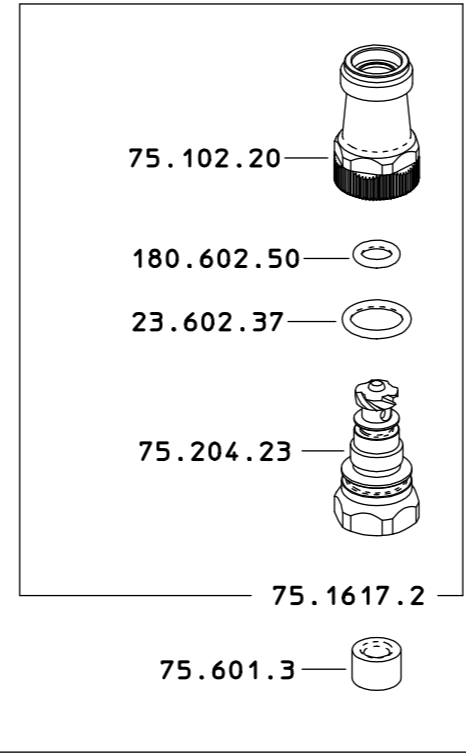

MAS.628.4
MAS.628.4 A
MAS.628.4 B
MAS.628.4 L
MAS.628.4 N

SOLO PER KIT
FOR KIT ONLY

| | |
|------------|-----|
| 23.602.34 | x 2 |
| 68.602.10 | |
| 73.602.22 | x 3 |
| 260.602.14 | x 2 |

COME SI ORDINA/HOW TO ORDER
 Kit ricambio
 Spare parts kit **75.302.28**