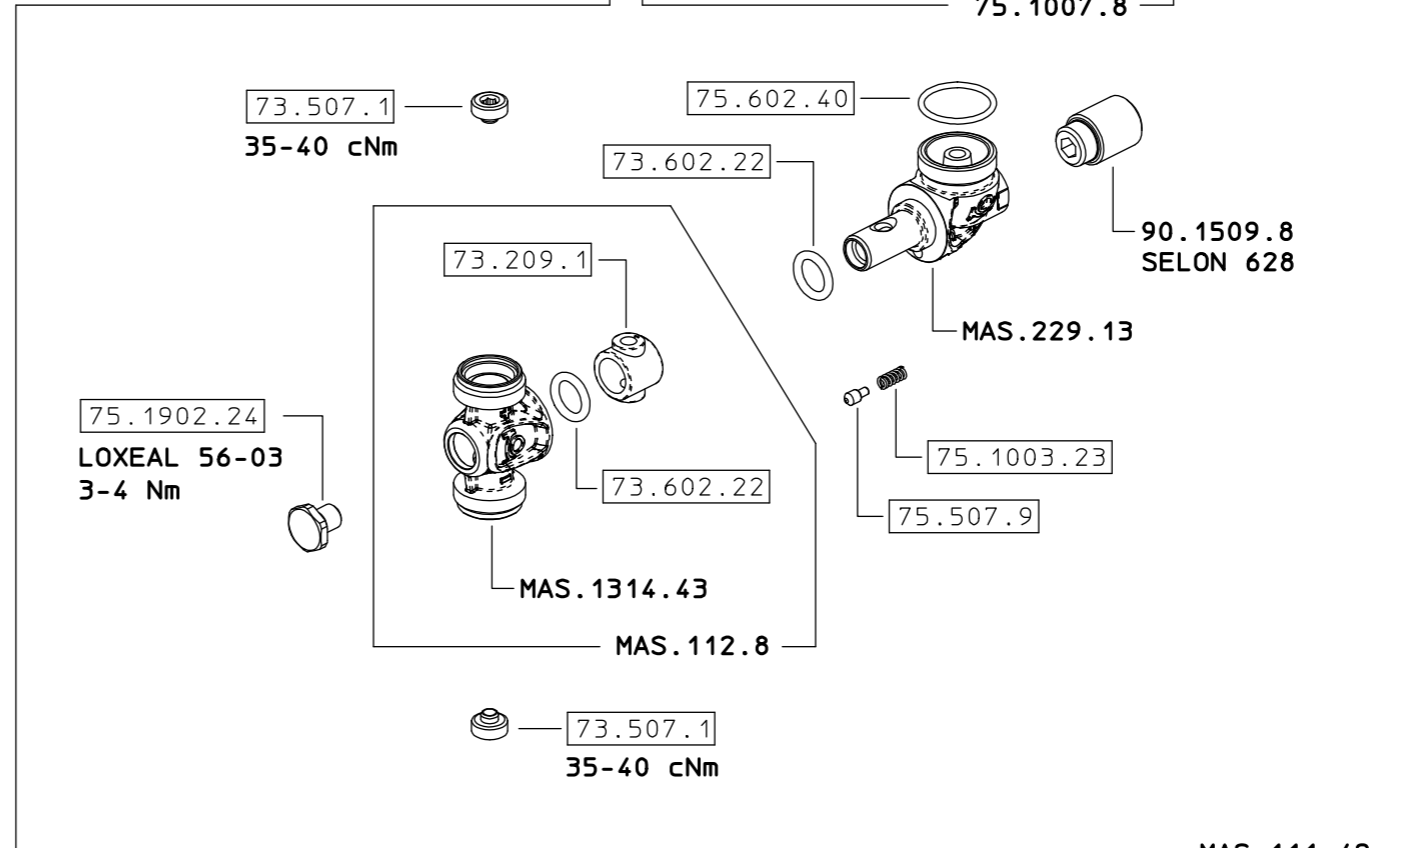

MAS.628.4
MAS.628.4 A
MAS.628.4 B
MAS.628.4 L
MAS.628.4 N

SOLO PER KIT
FOR KIT ONLY

| | |
|------------|-----|
| 23.602.34 | x 2 |
| 68.602.10 | |
| 73.602.22 | x 3 |
| 260.602.14 | x 2 |

COME SI ORDINA/HOW TO ORDER
 Kit ricambio
 Spare parts kit **75.302.28**