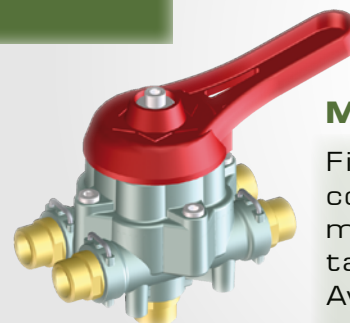

## NEHRO SPRAY GUN

Supplied with a box conceived for dealers. Includes the spare parts kit, the hexagonal wrench and the user's manual.

## M286 - M287

Nozzles for crop protection booms, 3 and 4 spray tips versions. New compact body with check valve parallel to the boom. Models without check valve fit pneumatic shut-off systems.

## PRESS MATE D and M KIT

Pressure gauge assembling kit for pressure reading inside tractor cabin. The "D" model features a digital display.

## M174

Five ways flow control valve. It allows to control several different functions of the machine (e.g. mixer, agitator, spray guns, tank cleaners, etc.).

- Available in 2 versions:
- 4 outlets selected individually
  - 4 outlets selected both individually and in pairs