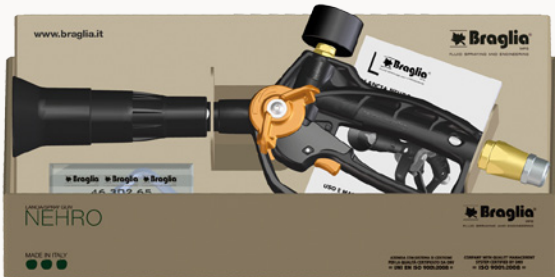

46.901.46 R Nehro gun w/swivel

Display Unit and packaging front view

NEHRO GUN - PACKAGING

Point of reference spray gun for **vineyards, orchards and greenhouse spraying**, now supplied with a **box conceived for dealers**. The opened box becomes a display unit. Includes the **spare parts kit**, the **hex. wrench** and the **user's manual**.

- "Turbo" atomizer adjustable through mark notches matching the selected nozzle size;
- **Stainless steel and brass body overmoulding** with thermoplastic materials;
- Bayonet cap for **easy tip cleaning and replacement**;
- New ergonomic handgrip with **user hand shield**;
- Available also with pressure gauge placed in easy-to-read position.