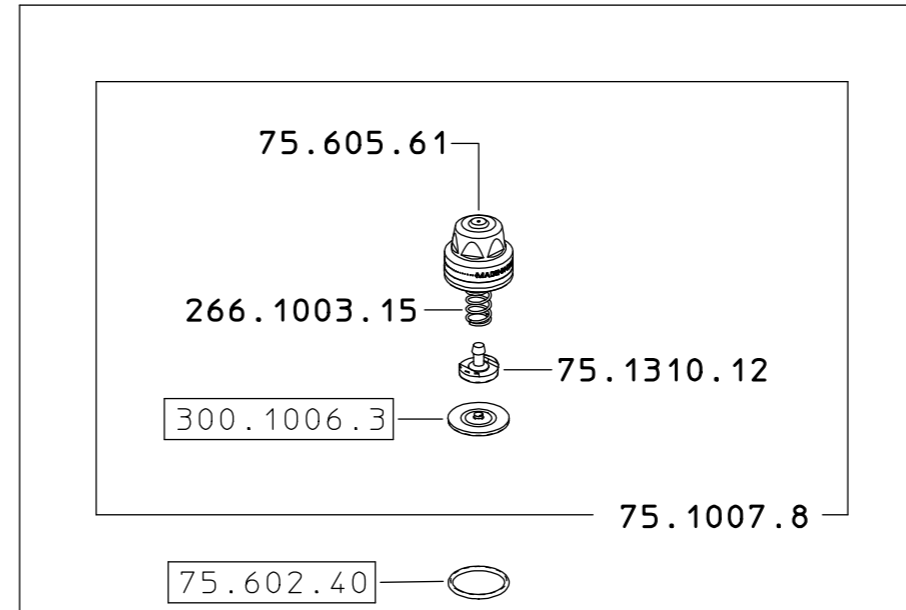

**75.617.88**  
**75.617.88 A**  
**75.617.88 B**  
**75.617.88 SG**

- SOLO PER KIT  
FOR KIT ONLY
- 23.602.34 x 2
  - 68.602.10
  - 73.602.22 x 3
  - 260.602.14

COME SI ORDINA/HOW TO ORDER  
 Kit ricambio  
 Spare parts kit **75.302.28**