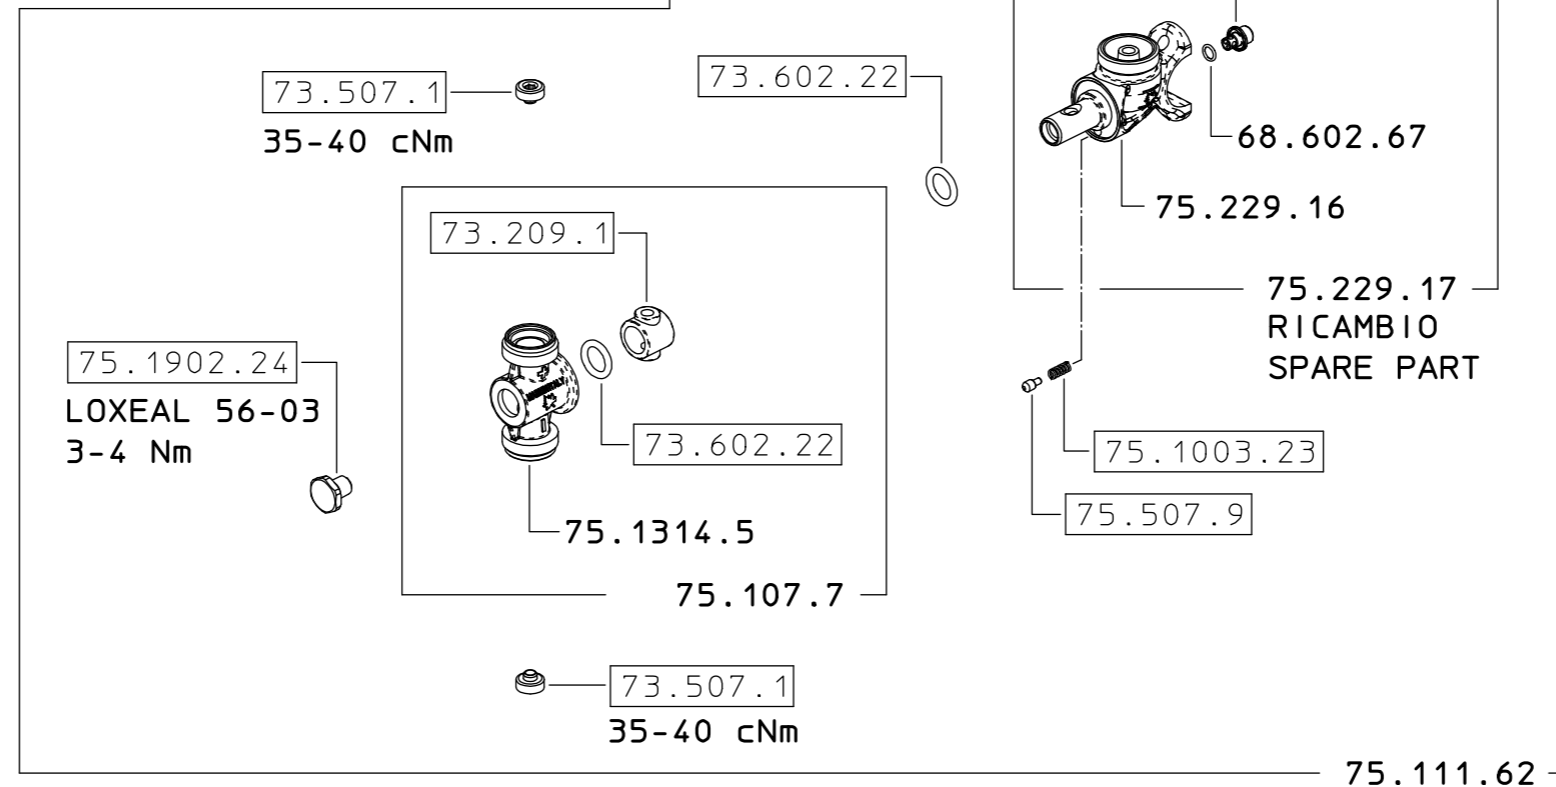

**75.617.88**  
**75.617.88 A**  
**75.617.88 B**  
**75.617.88 SG**

- SOLO PER KIT  
FOR KIT ONLY
- 23.602.34 x 2
  - 68.602.10
  - 73.602.22 x 3
  - 260.602.14

COME SI ORDINA/HOW TO ORDER  
 Kit ricambio  
 Spare parts kit **75.302.28**