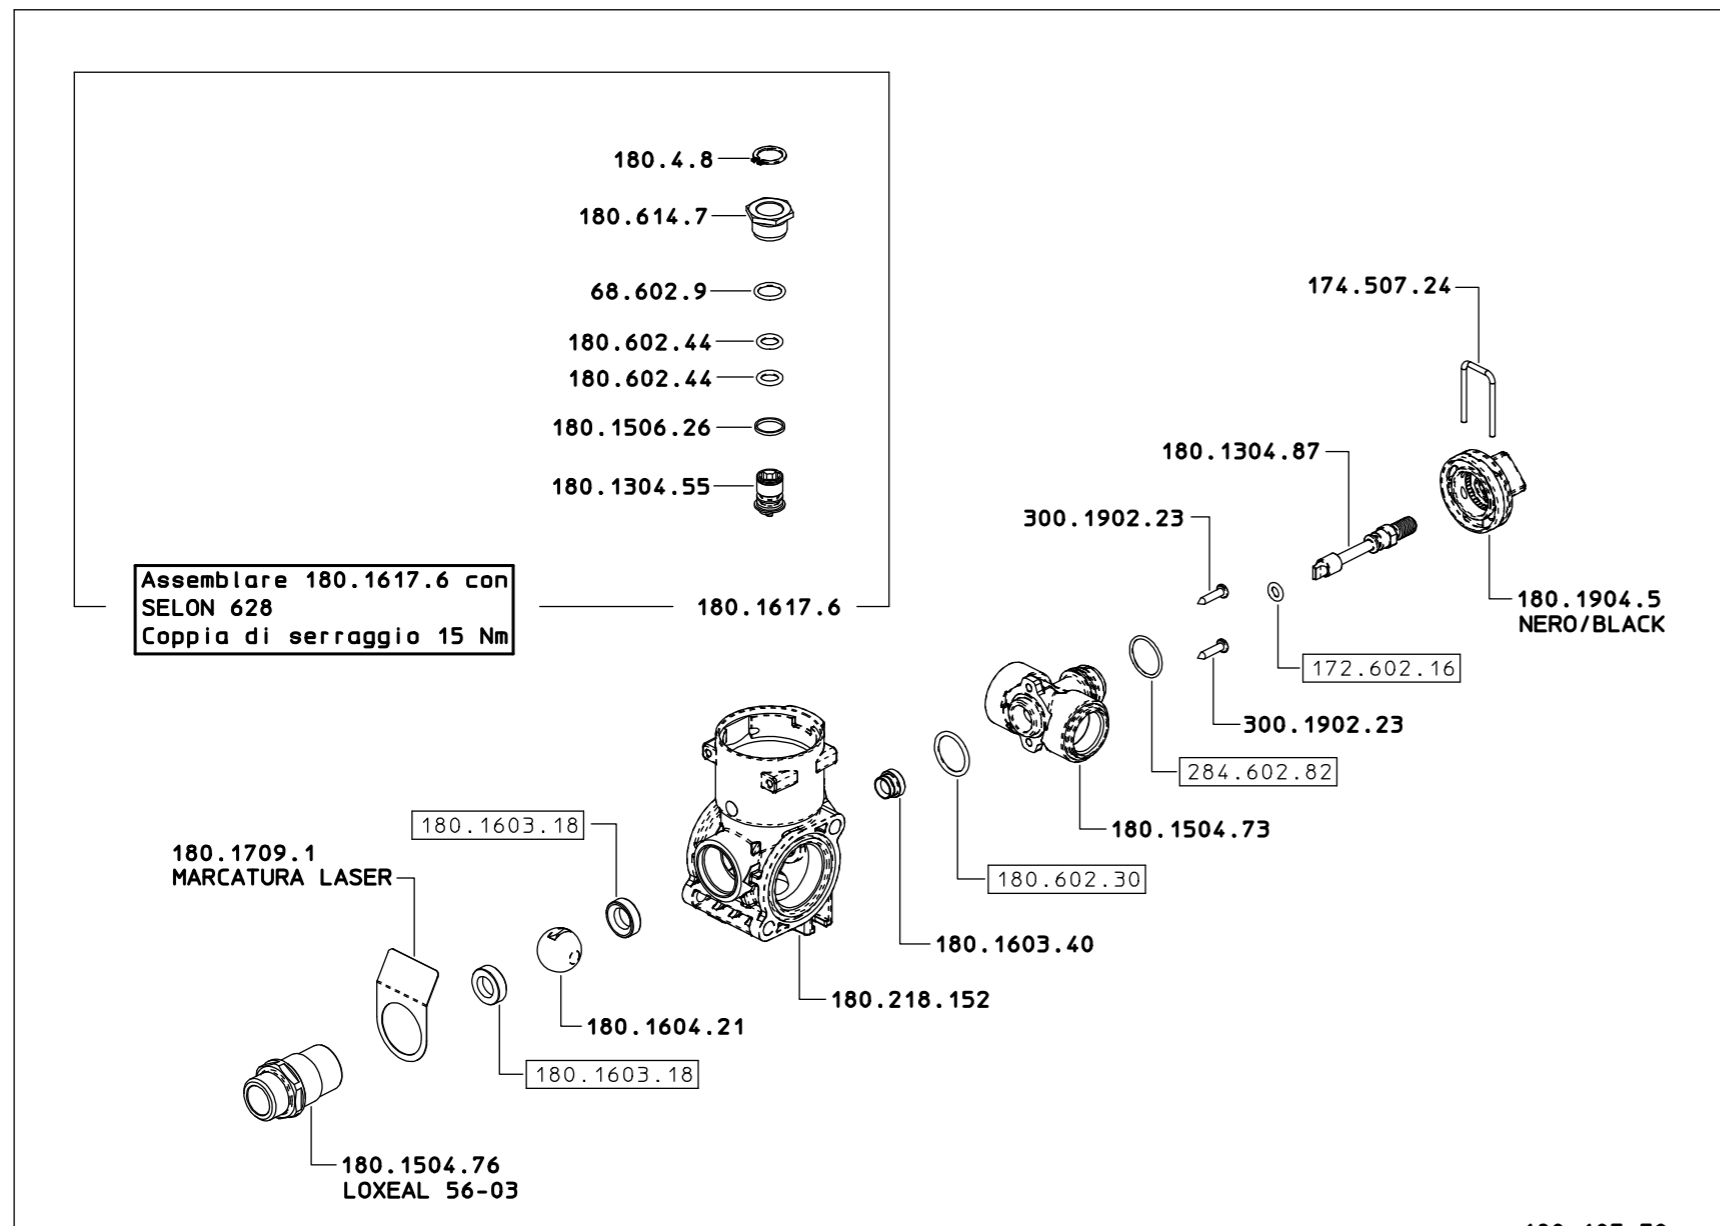

180.1910.2

180.1910.2 BH

180.1910.2 BL

180.1910.2 KU

SOLO PER KIT
FOR KIT ONLY

■	75.1003.23
○	142.602.18
⚡	180.306.1 x 2
○	180.602.30
○	180.602.48
○	180.602.50 x 2
○	180.602.106
■	180.1009.1 x 2
⊙	180.1603.16 x 2
⊙	180.1603.21 x 2
⊖	280.507.8

COME SI ORDINA / HOW TO ORDER
Kit ricambio
Spare parts kit **180.302.31**