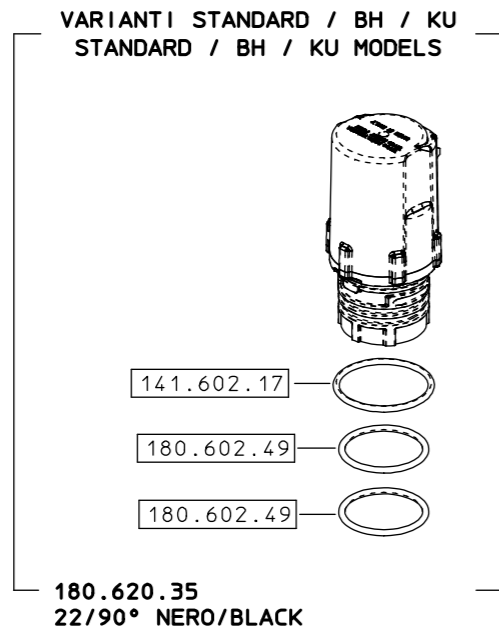

180.1910.2

180.1910.2 BH

180.1910.2 BL

180.1910.2 KU

SOLO PER KIT
FOR KIT ONLY

■	75.1003.23
○	142.602.18
⚡	180.306.1 x 2
○	180.602.30
○	180.602.48
○	180.602.50 x 2
○	180.602.106
■	180.1009.1 x 2
⊙	180.1603.16 x 2
⊙	180.1603.21 x 2
⊖	280.507.8

COME SI ORDINA / HOW TO ORDER
Kit ricambio
Spare parts kit **180.302.31**