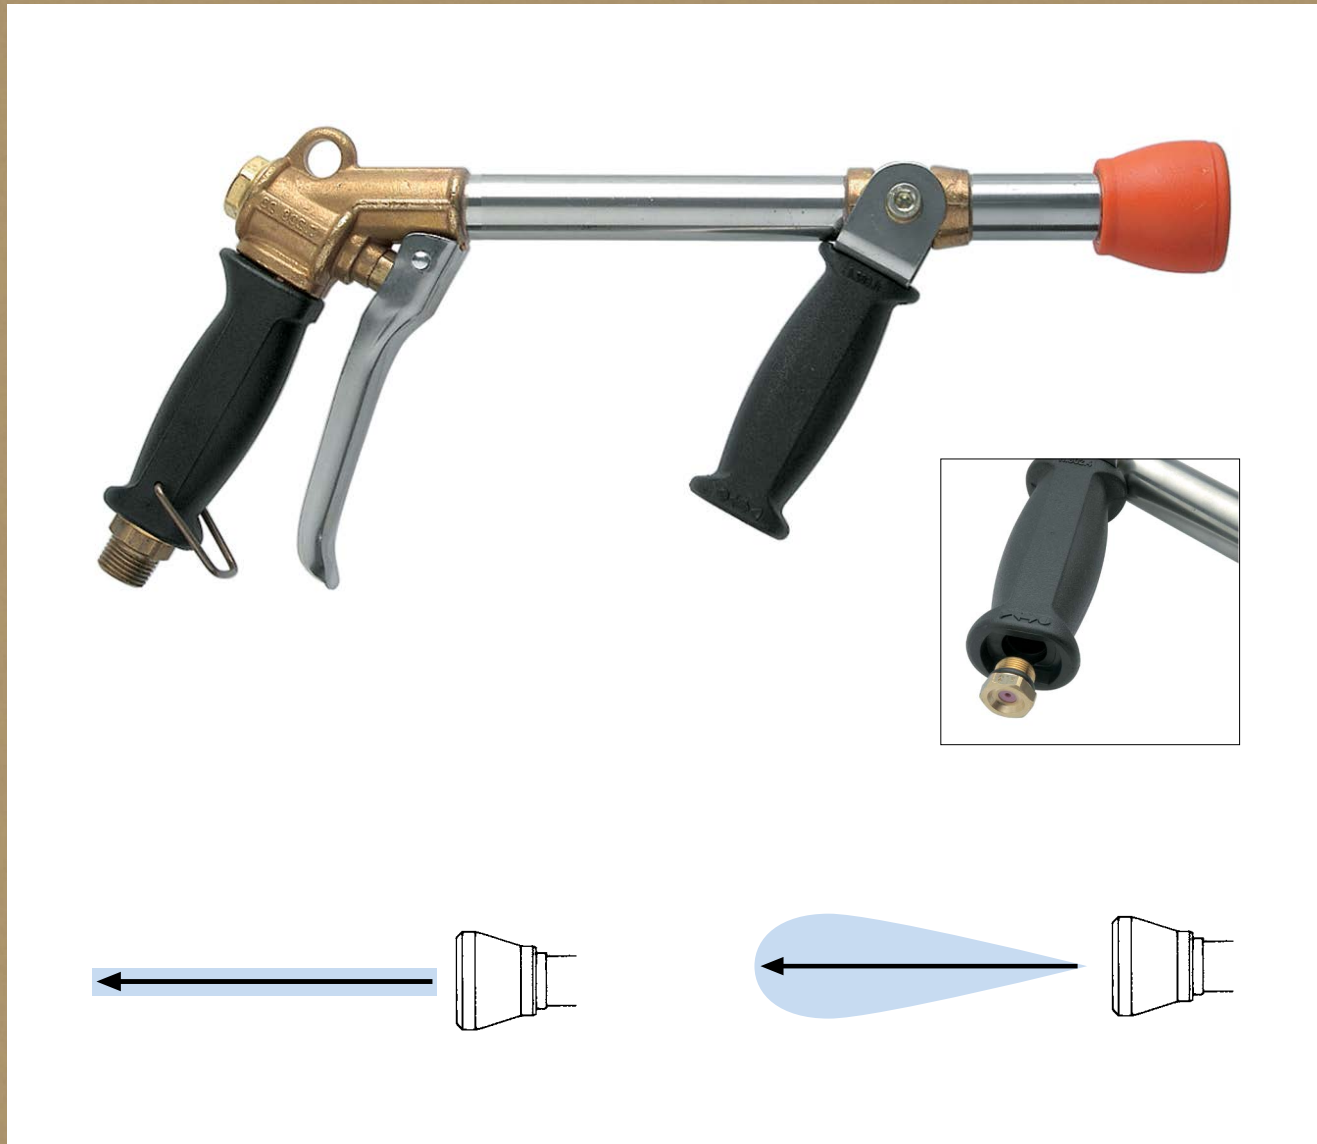

“TURBINE” SH

Front handle, for easy spray adjustment, can hold a spare spray tip.

Accurate nebulization, sturdiness and application versatility.

Spray tip shock proof protection.

Use:

Washing up to 140°F and agricultural spraying.
Road cleaning.