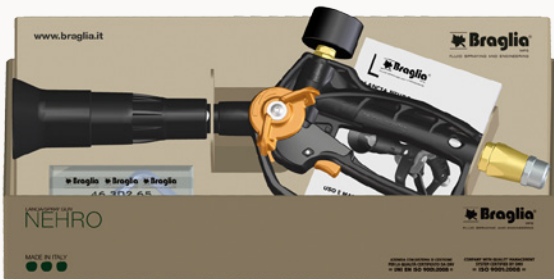

46.901.46 R Nehro gun w/swivel

Display Unit and packaging front view

NEHRO GUN - PACKAGING

Point of reference spray gun for **vineyards, orchards and greenhouse spraying**, now supplied with a **box conceived for dealers**. The opened box becomes a display unit. Includes the **spare parts kit**, the **hex. wrench** and the **user's manual**.

- "Turbo" atomizer adjustable through mark notches matching the selected nozzle size;
- **Stainless steel and brass body overmoulding** with thermoplastic materials;
- Bayonet cap for **easy tip cleaning and replacement**;
- New ergonomic handgrip with **user hand shield**;
- Available also with pressure gauge placed in easy-to-read position.

- 1 Pattern adjustment on both sides
- 2 Bayonet cap for easy cleaning and quick tip replacement
- 3 Nebulizer with mark notches related to the nozzle size
- 4 Safety trigger lock
- 5 Pressure gauge version