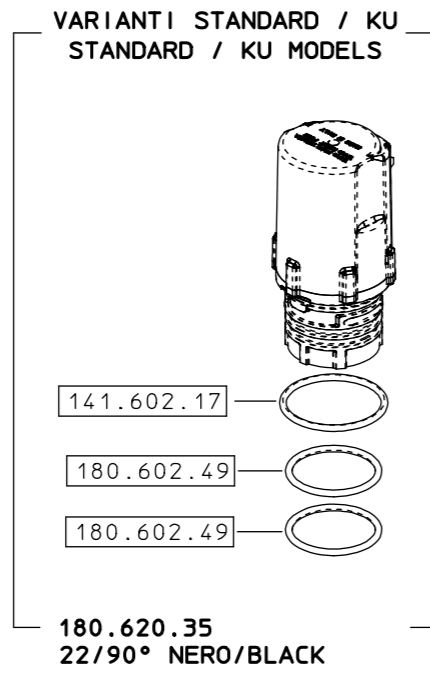

180.1910.1

180.1910.1 KU

- SOLO PER KIT
FOR KIT ONLY
- 75.1003.23
 - 142.602.18
 - ⚡ 180.306.1 x 2
 - 180.602.30
 - 180.602.48
 - 180.602.50 x 2
 - 180.602.106
 - ⊠ 180.1009.1 x 2
 - ⊙ 180.1603.16 x 2
 - ⊙ 180.1603.21 x 2
 - ⊞ 280.507.8

COME SI ORDINA / HOW TO ORDER
Kit ricambio
Spare parts kit **180.302.31**