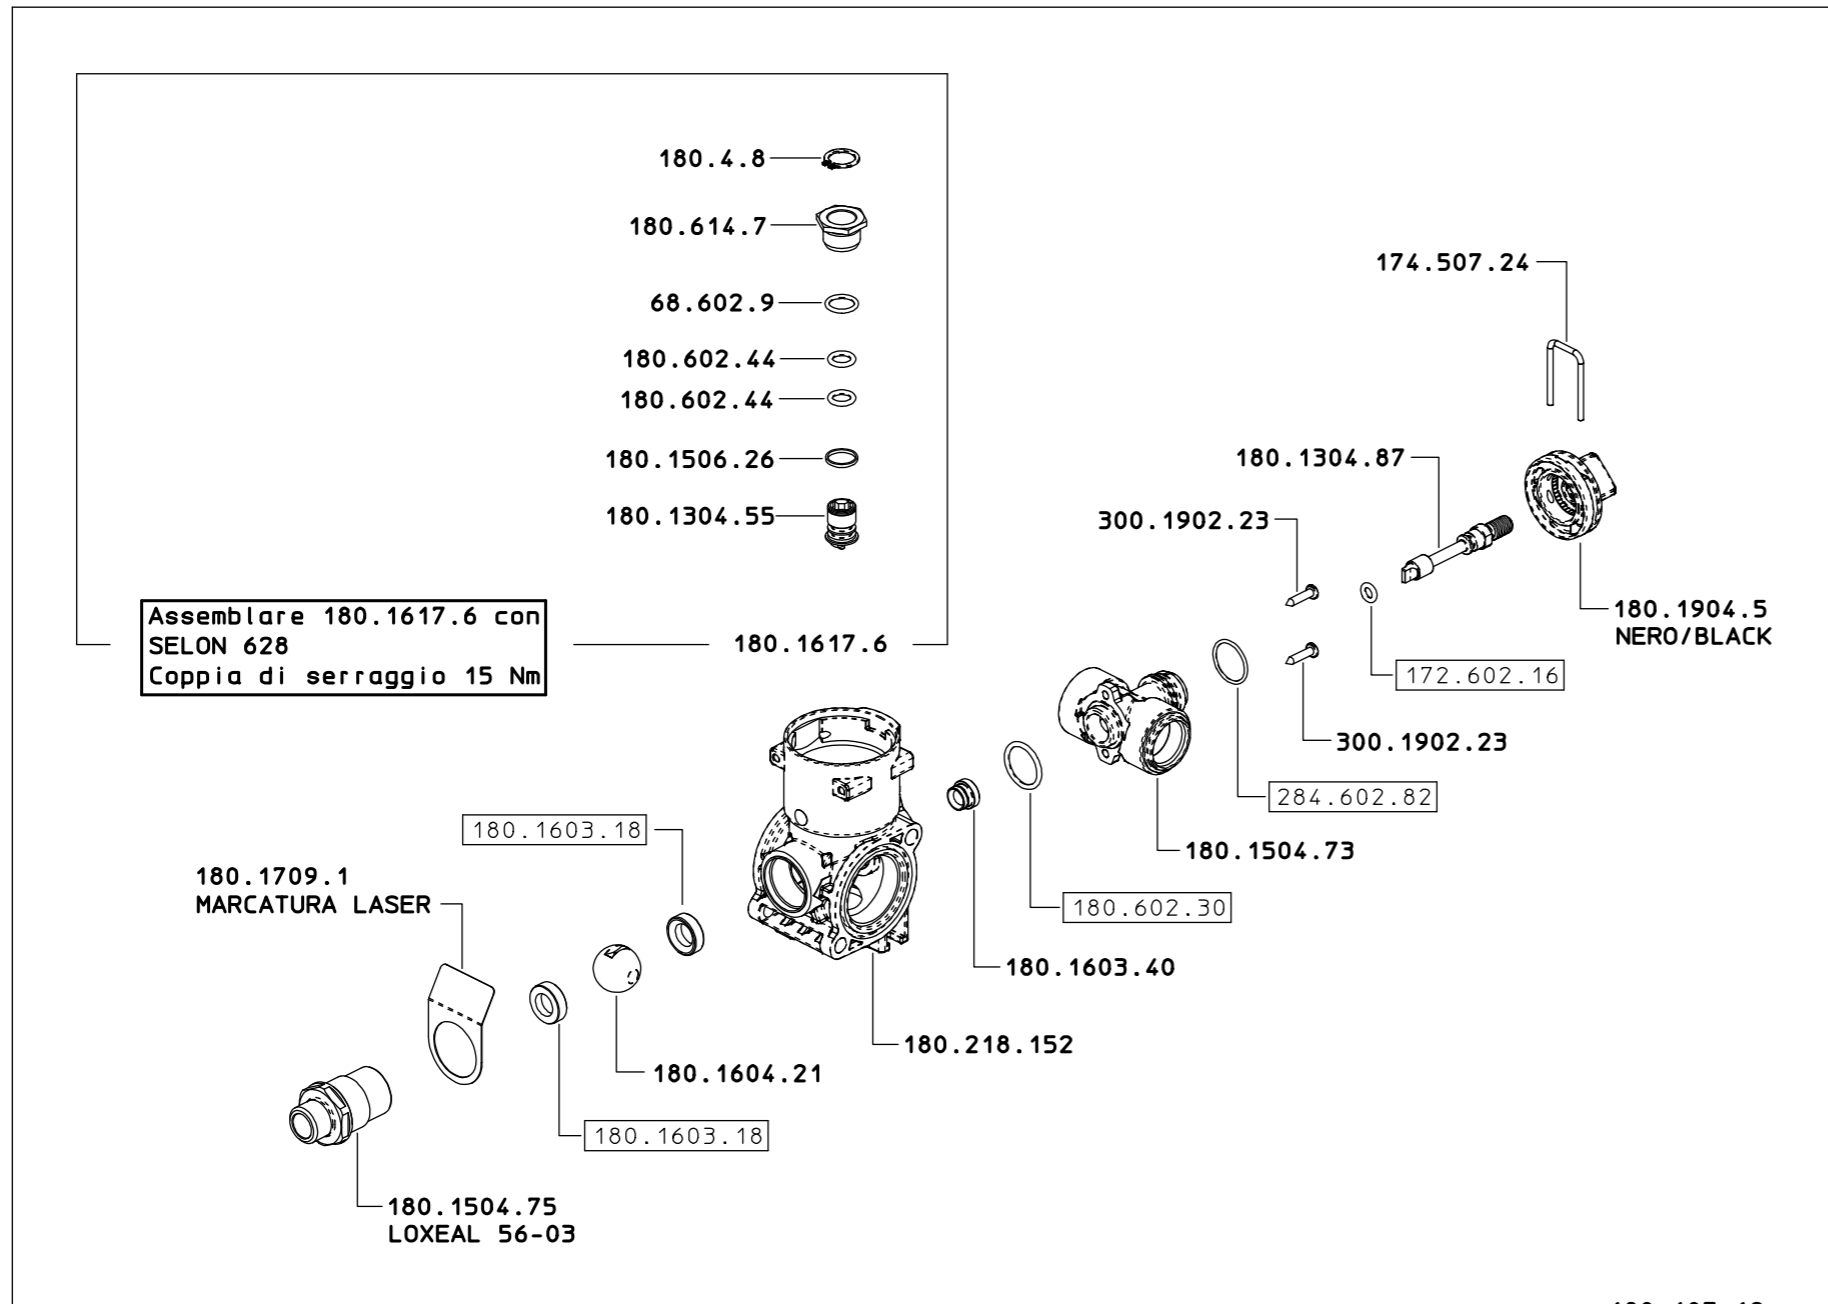

180.1910.1

180.1910.1 KU

- SOLO PER KIT
FOR KIT ONLY
- 75.1003.23
 - 142.602.18
 - ⚡ 180.306.1 x 2
 - 180.602.30
 - 180.602.48
 - 180.602.50 x 2
 - 180.602.106
 - ⊠ 180.1009.1 x 2
 - ⊙ 180.1603.16 x 2
 - ⊙ 180.1603.21 x 2
 - ⊞ 280.507.8

COME SI ORDINA / HOW TO ORDER
Kit ricambio
Spare parts kit **180.302.31**