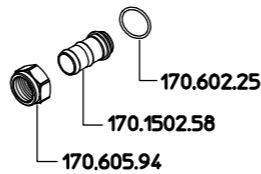

SOLO VARIANTI KM E KP
KM AND KP MODELS ONLY

180.1305.27

SOLO VARIANTI KP E KR
KP AND KR MODELS ONLY

709.1504.59

TUTTE LE VARIANTI
ALL MODELS

SOLO VARIANTE K1
ASSEMBLARE SU 170.208.151
K1 MODEL ONLY
ASSEMBLE ON 170.208.151

TUTTE LE VARIANTI
ALL MODELS

170.2017

SOLO VARIANTE K1
ASSEMBLARE CON LOXEAL 56-03
ORIENTARE VERSO SCARICO
K1 MODEL ONLY
ASSEMBLE WITH LOXEAL 56-03
TOWARDS THE BACKFLOW

170.1012.5
MANUALE M170 OT

COME SI ORDINA/HOW TO ORDER
Kit ricambio
Spare parts kit **172.302.61.**