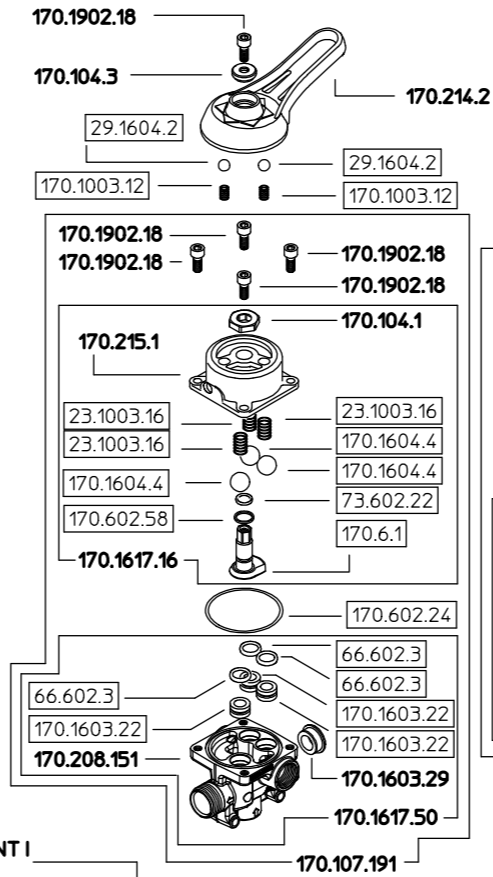

170.206.23 KA 170.206.23 KP 170.206.23 KM 170.206.23 KR 170.206.23 K1

TUTTE LE VARIANTI
ALL MODELS

170.1005.15

SOLO VARIANTE K1
ASSEMBLARE CON LOXEAL 56-03
SU 170.215.1
K1 MODEL ONLY
ASSEMBLE WITH LOXEAL 56-03
ON 170.215.1

SOLO VARIANTI KM E KP
KM AND KP MODELS ONLY

180.1305.27

SOLO VARIANTI KP E KR
KP AND KR MODELS ONLY

709.1504.59

TUTTE LE VARIANTI
ALL MODELS

SOLO VARIANTE K1
ASSEMBLARE SU 170.208.151
K1 MODEL ONLY
ASSEMBLE ON 170.208.151

TUTTE LE VARIANTI
ALL MODELS

170.2017

SOLO VARIANTE K1
ASSEMBLARE CON LOXEAL 56-03
ORIENTARE VERSO SCARICO
K1 MODEL ONLY
ASSEMBLE WITH LOXEAL 56-03
TOWARDS THE BACKFLOW

170.1012.5
MANUALE M170 OT

COME SI ORDINA/HOW TO ORDER
Kit ricambio
Spare parts kit **172.302.61.**

COME SI ORDINA/HOW TO ORDER
Kit ricambio
Spare parts kit **170.302.30**