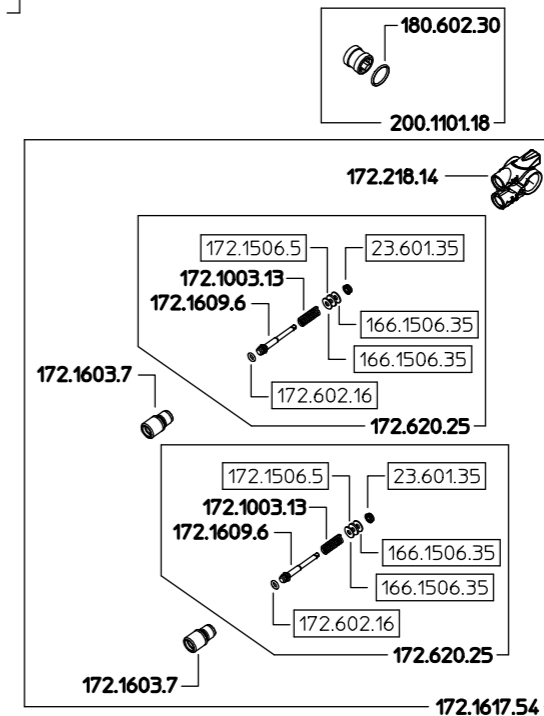

170.206.23 KA 170.206.23 KP 170.206.23 KM 170.206.23 KR 170.206.23 K1

TUTTE LE VARIANTI
ALL MODELS

170.1005.15

SOLO VARIANTE K1
ASSEMBLARE CON LOXEAL 56-03
SU 170.215.1
K1 MODEL ONLY
ASSEMBLE WITH LOXEAL 56-03
ON 170.215.1

SOLO VARIANTI KM E KP
KM AND KP MODELS ONLY

180.1305.27

SOLO VARIANTI KP E KR
KP AND KR MODELS ONLY

709.1504.59

TUTTE LE VARIANTI
ALL MODELS

SOLO VARIANTE K1
ASSEMBLARE SU 170.208.151
K1 MODEL ONLY
ASSEMBLE ON 170.208.151

TUTTE LE VARIANTI
ALL MODELS

170.2017

SOLO VARIANTE K1
ASSEMBLARE CON LOXEAL 56-03
ORIENTARE VERSO SCARICO
K1 MODEL ONLY
ASSEMBLE WITH LOXEAL 56-03
TOWARDS THE BACKFLOW

170.1012.5
MANUALE M170 OT

COME SI ORDINA/HOW TO ORDER
Kit ricambio
Spare parts kit **172.302.61.**

COME SI ORDINA/HOW TO ORDER
Kit ricambio
Spare parts kit **170.302.30**