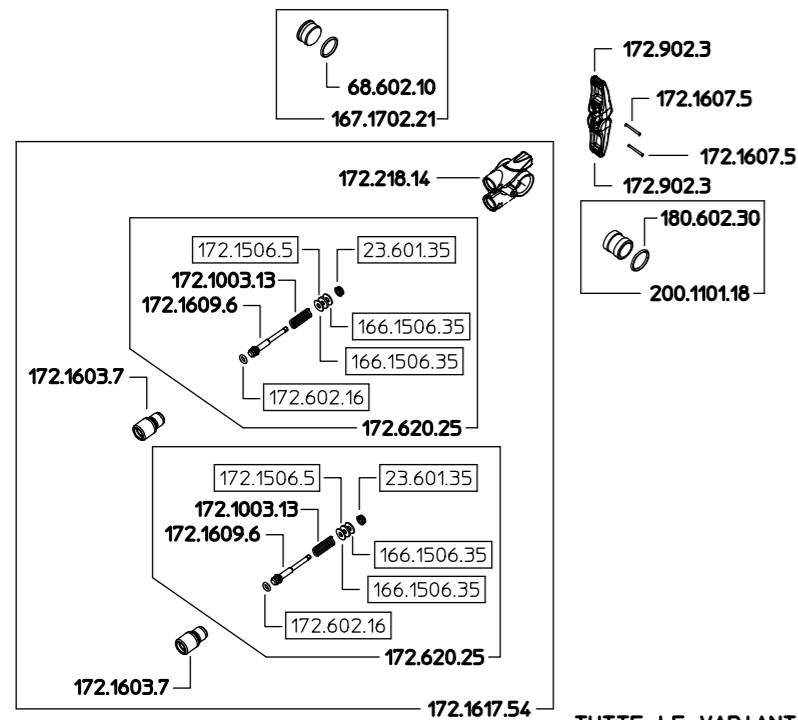

170.206.23 KA 170.206.23 KP 170.206.23 KM 170.206.23 KR 170.206.23 K1

TUTTE LE VARIANTI
ALL MODELS

170.1005.15

SOLO VARIANTE K1
ASSEMBLARE CON LOXEAL 56-03
SU 170.215.1
K1 MODEL ONLY
ASSEMBLE WITH LOXEAL 56-03
ON 170.215.1

SOLO VARIANTI KM E KP
KM AND KP MODELS ONLY

180.1305.27

SOLO VARIANTI KP E KR
KP AND KR MODELS ONLY

709.1504.59

TUTTE LE VARIANTI
ALL MODELS

SOLO VARIANTE K1
ASSEMBLARE SU 170.208.151
K1 MODEL ONLY
ASSEMBLE ON 170.208.151

TUTTE LE VARIANTI
ALL MODELS

170.2017

SOLO VARIANTE K1
ASSEMBLARE CON LOXEAL 56-03
ORIENTARE VERSO SCARICO
K1 MODEL ONLY
ASSEMBLE WITH LOXEAL 56-03
TOWARDS THE BACKFLOW

170.1012.5
MANUALE M170 OT

COME SI ORDINA/HOW TO ORDER
Kit ricambio
Spare parts kit **172.302.61.**

COME SI ORDINA/HOW TO ORDER
Kit ricambio
Spare parts kit **170.302.30**